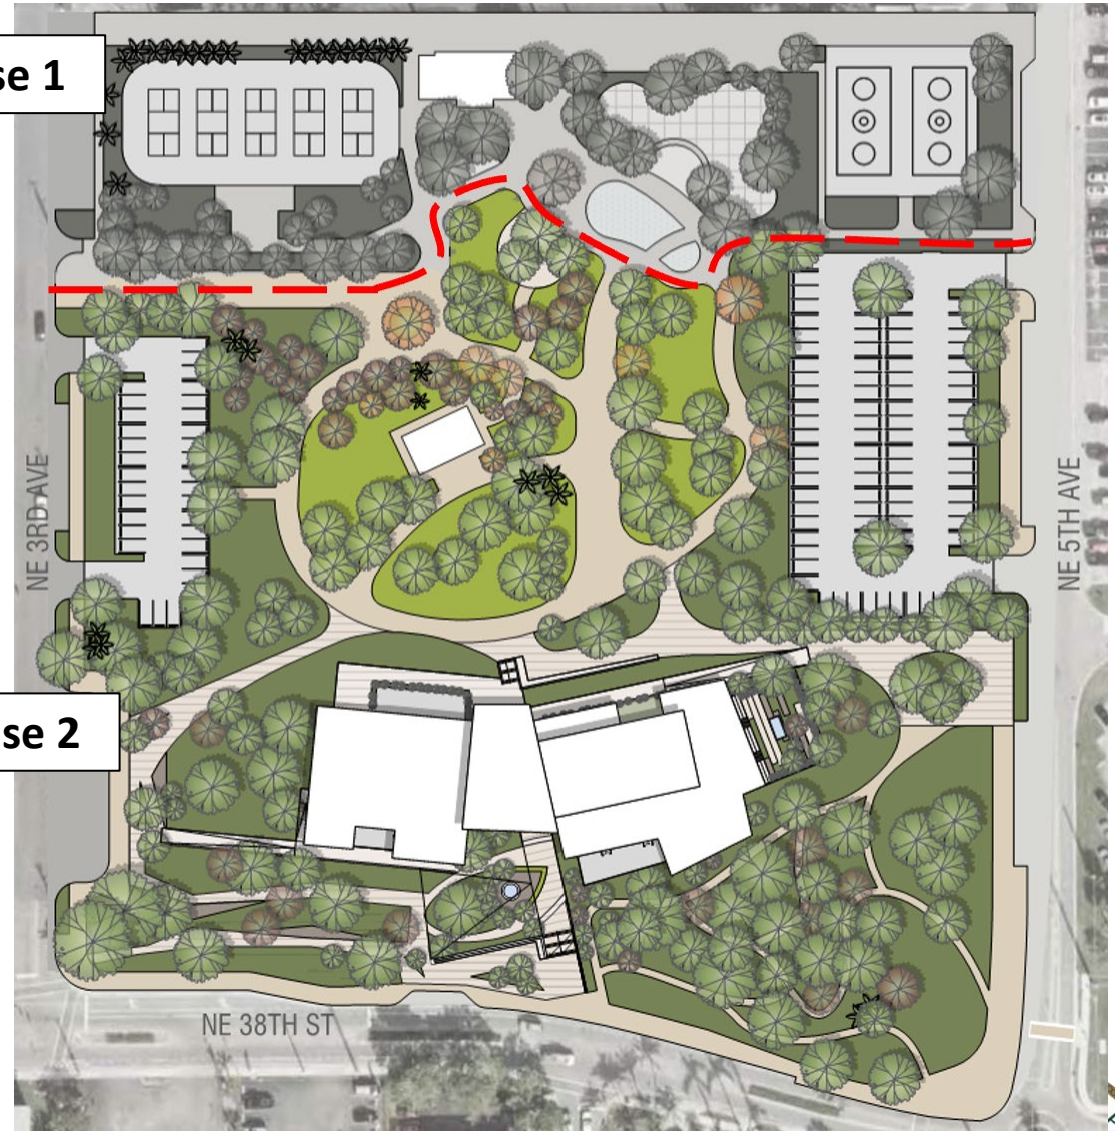

City Park – Phase 2

Scope of Work

- Library and Community Center
- 2 Parking Lots
- Gazebo & Butterfly Garden
- Urban Forest
- Exercise Area and Jogging Trail

Phase 1

Phase 2